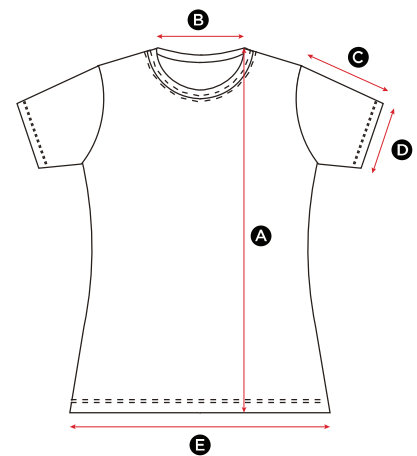

SG15 Mens T-Shirt

MEASUREMENTS	S	M	L	XL	XXL	XXXL
A Length	68.5	71	73.5	76	78.5	81
B Back neck opening	16.5	17.5	18	18.5	18.5	19
C Sleeve length	18	19	20	21	22	23
D Sleeve width opening	17	18	19	20	21	22
E Bottom hem opening	50	53	56	59	62	65

in cm

All measurements are within industry standard tolerances and are product dependent.

SG15F Ladies T-Shirt

MEASUREMENTS	XS	S	M	L	XL	XXL
A Length	57.5	60	62.5	65	67.5	70
B Back neck opening	18	18.5	19	19.5	20	20.5
C Sleeve length	12.5	13.5	14.5	15.5	16.5	17.5
D Sleeve width opening	12.5	13.5	14.5	15.5	16.5	17.5
E Bottom hem opening	41	44	47	50	53	56

in cm

All measurements are within industry standard tolerances and are product dependent.

SG15K Kids T-Shirt

MEASUREMENTS	(Years) 1-2	3-4	5-6	7-8	9-10	11-12
	(CM) 90	104	116	128	140	152
A Length	40	43	47	51	55	63
B Back neck opening	15.5	16	16	16	16.5	16.5
C Sleeve length	10.5	11.5	12.5	13.5	14.5	15.5
D Sleeve width opening	10.5	11.5	12.5	13.5	14.5	15.5
E Bottom hem opening	31	34	37	40	43	46