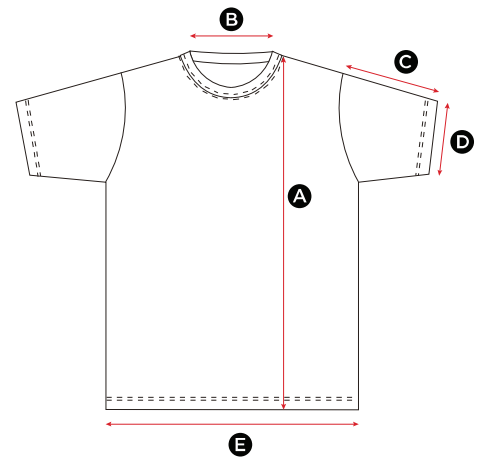

SG15 Mens T-Shirt

MEASUREMENTS	S	M	L	XL	XXL	XXXL
A Length	68.5	71	73.5	76	78.5	81
B Back neck opening	16.5	17.5	18	18.5	18.5	19
C Sleeve length	18	19	20	21	22	23
D Sleeve width opening	17	18	19	20	21	22
E Bottom hem opening	50	53	56	59	62	65

in cm

All measurements are within industry standard tolerances and are product dependent.

SG15F Ladies T-Shirt

MEASUREMENTS	XS	S	M	L	XL	XXL
A Length	57.5	60	62.5	65	67.5	70
B Back neck opening	18	18.5	19	19.5	20	20.5
C Sleeve length	12.5	13.5	14.5	15.5	16.5	17.5
D Sleeve width opening	12.5	13.5	14.5	15.5	16.5	17.5
E Bottom hem opening	41	44	47	50	53	56

in cm

All measurements are within industry standard tolerances and are product dependent.

SG15K Kids T-Shirt

MEASUREMENTS	(Years) 1-2	3-4	5-6	7-8	9-10	11-12
	(CM) 90	104	116	128	140	152
A Length	40	43	47	51	55	63
B Back neck opening	15.5	16	16	16	16.5	16.5
C Sleeve length	10.5	11.5	12.5	13.5	14.5	15.5
D Sleeve width opening	10.5	11.5	12.5	13.5	14.5	15.5
E Bottom hem opening	31	34	37	40	43	46